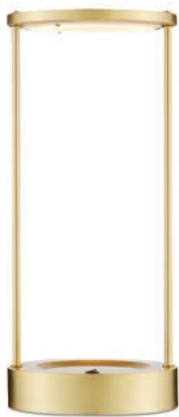

NEW
6000-0908 PASSAVANT TABLE LAMP
H: 19.5"
Materials: Metal
Finish: Brushed Brass
Integrated LED