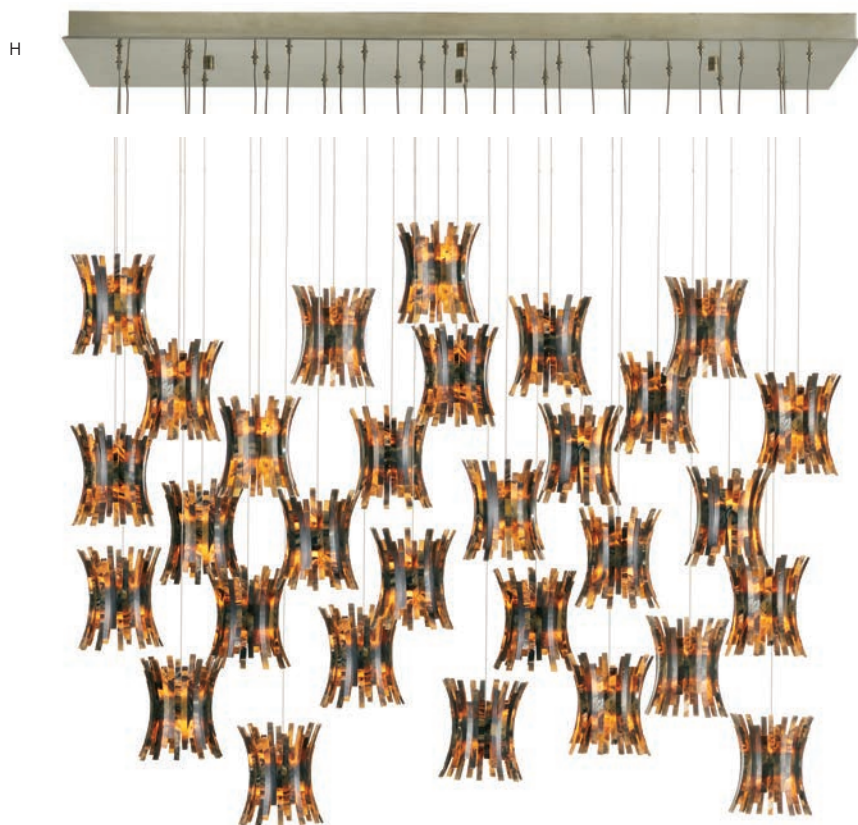

ALSO MULTI-DROP PENDANT

Materials: Faux Tortoiseshell/Metal
Finish: Brown/Black/Silver
Shade: Composite
Bulb/Socket: G4 Bulb/G4

A 9000-1040 ALSOP 1-LIGHT MULTI-DROP PENDANT
Shade: H: 7" Dia: 6" Adjustable: 9.5"h to 125"h
Canopy: Round, 2"h x 5.5" dia. 1 Light

B 9000-1041 ALSOP 3-LIGHT MULTI-DROP PENDANT
Shade: H: 7" Dia: 6" Adjustable: 9.5"h to 125"h
Canopy: Round, 2"h x 7.5" dia. 3 Lights

C 9000-1042 ALSOP 7-LIGHT MULTI-DROP PENDANT
Shade: H: 7" Dia: 6" Adjustable: 9.5"h to 125"h
Canopy: Round, 2"h x 13" dia. 7 Lights

D 9000-1043 ALSOP ROUND 15-LIGHT MULTI-DROP PENDANT
Shade: H: 7" Dia: 6" Adjustable: 9.5"h to 125"h
Canopy: Round, 2"h x 21" dia. 15 Lights

E 9000-1073 ALSOP RECTANGULAR 7-LIGHT MULTI-DROP PENDANT
Shade: H: 7" Dia: 6" Adjustable: 9.5"h to 125"h
Canopy: Rectangle, 2"h x 57"w x 5.5"d 7 Lights

F 9000-1046 ALSOP ROUND 36-LIGHT MULTI-DROP PENDANT
Shade: H: 7" Dia: 6" Adjustable: 9.5"h to 125"h
Canopy: Round, 2"h x 33" dia. 36 Lights

G 9000-1044 ALSOP RECTANGULAR 15-LIGHT MULTI-DROP PENDANT
Shade: H: 7" Dia: 6" Adjustable: 9.5"h to 125"h
Canopy: Rectangle, 2"h x 48"w x 12"d 15 Lights

H 9000-1045 ALSOP 30-LIGHT MULTI-DROP PENDANT
Shade: H: 7" Dia: 6" Adjustable: 9.5"h to 125"h
Canopy: Rectangle, 2"h x 54"w x 18"d 30 Lights