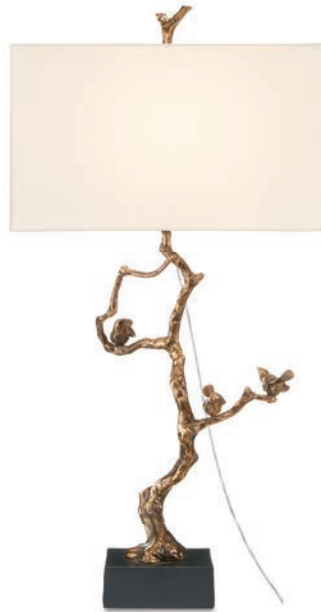

**6000-0759 ANTIGONE BRASS TABLE LAMP**  
 H: 31.5" Shade Dimensions: 10"h x 14"w x 8"d  
 Materials: Cast Aluminum  
 Finish: Antique Brass/Black  
 Shade: Bone Linen  
 1 Light Bulb/Socket: A Standard/E26