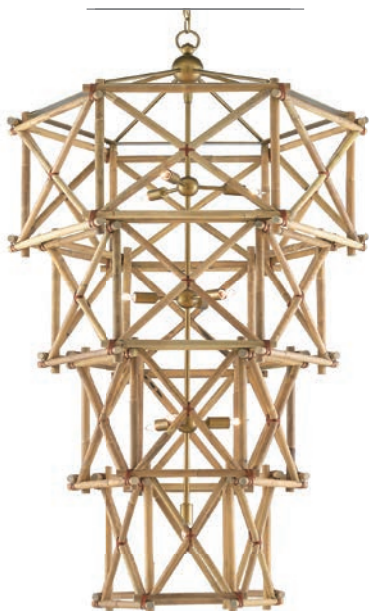

9000-0554 KINGALI GRANDE CHANDELIER
H: 58.25" Dia: 34" Adjustable: 64.25" to 130.75"
Canopy: Round, H: 1" Dia: 6"
Chain (Extra): 6' (1) (0100-0069)
Materials: Rattan/Wrought Iron
Finish: Natural/New Brass
10 Lights Bulb/Socket: G Globe/E12