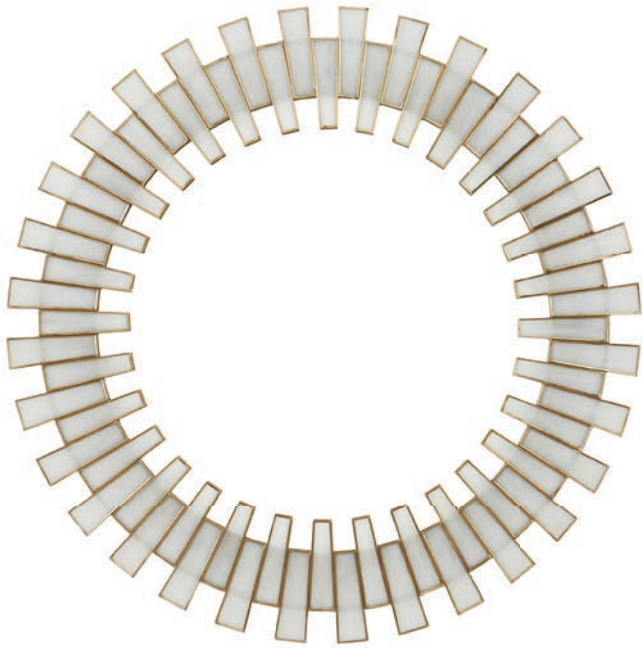

1000-0145 GLASDELE ROUND MIRROR
H: 39.5" D: 1.75"
Materials: Iron/Glass
Finish: Antique Brass/White/Mirror