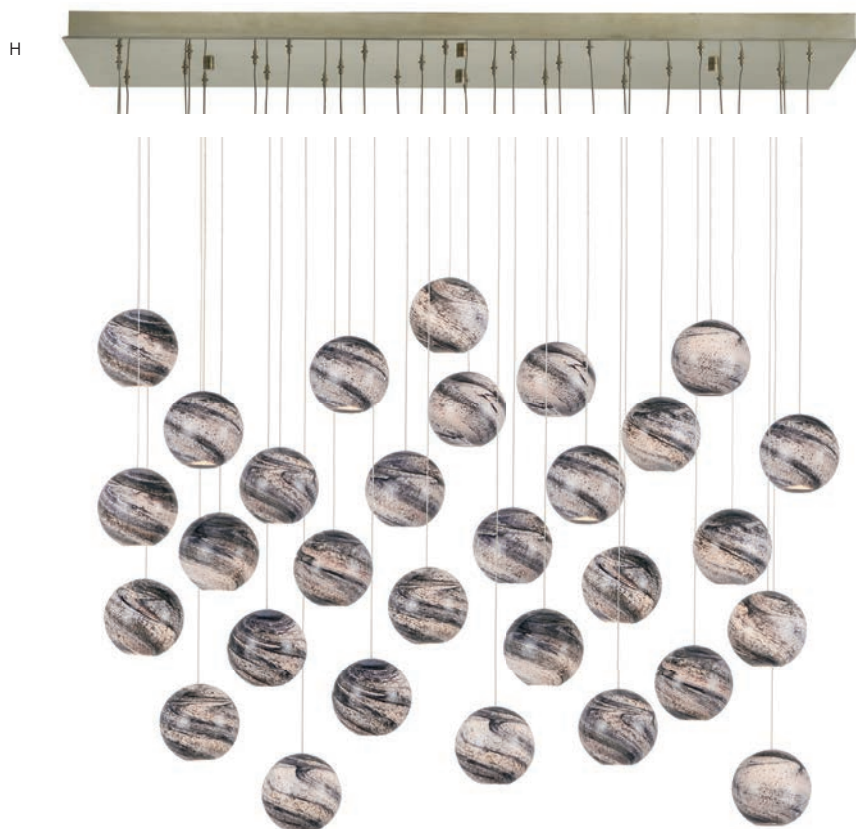

**F 9000-1032 MEDUSA 36-LIGHT MULTI-DROP PENDANT**  
 Shade: H: 16" Dia: 4.5" Adjustable: 22"h to 136"h  
 Canopy: Round, 2"h x 33" dia. 36 Lights

**G 9000-1030 MEDUSA RECTANGULAR 15-LIGHT MULTI-DROP PENDANT**  
 Shade: H: 16" Dia: 4.5" Adjustable: 22"h to 136"h  
 Canopy: Rectangle, 2"h x 48" w x 12" d 15 Lights

**H 9000-1031 MEDUSA RECTANGULAR 30-LIGHT MULTI-DROP PENDANT**  
 Shade: H: 16" Dia: 4.5" Adjustable: 22"h to 136"h  
 Canopy: Rectangle, 2"h x 54" w x 18" d 30 Lights

**PALATINO MULTI-DROP PENDANT**

Materials: Glass/Metal  
 Finish: Earth with Speckles/Silver  
 Shade: Glass  
 Bulb/Socket: G4 Bulb/G4

- A 9000-1005 PALATINO 1-LIGHT MULTI-DROP PENDANT**  
 Shade: H: 4.75" Dia: 5.5" Adjustable: 11.5" to 124.75"  
 Canopy: Round, 2"h x 5.5" dia. 1 Light
- B 9000-1006 PALATINO 3-LIGHT MULTI-DROP PENDANT**  
 Shade: H: 4.75" Dia: 5.5" Adjustable: 11.5" to 124.75"  
 Canopy: Round, 2"h x 7.5" dia. 3 Lights
- C 9000-1007 PALATINO 7-LIGHT MULTI-DROP PENDANT**  
 Shade: H: 4.75" Dia: 5.5" Adjustable: 11.5" to 124.75"  
 Canopy: Round, 2"h x 13" dia. 7 Lights
- D 9000-1008 PALATINO 15-LIGHT MULTI-DROP PENDANT**  
 Shade: H: 4.75" Dia: 5.5" Adjustable: 11.5" to 124.75"  
 Canopy: Round, 2"h x 21" dia. 15 Lights
- E 9000-1068 PALATINO RECTANGULAR 7-LIGHT MULTI-DROP PENDANT**  
 Shade: H: 5" Dia: 5" Adjustable: 11.5" to 124.75"  
 Canopy: Rectangle, 2"h x 57"w x 5.5"d 7 Lights
- F 9000-1011 PALATINO 36-LIGHT MULTI-DROP PENDANT**  
 Shade: H: 4.75" Dia: 5.5" Adjustable: 11.5" to 124.75"  
 Canopy: Round, 2"h x 33" dia. 36 Lights
- G 9000-1009 PALATINO RECTANGULAR 15-LIGHT MULTI-DROP PENDANT**  
 Shade: H: 4.75" Dia: 5.5" Adjustable: 11.5" to 124.75"  
 Canopy: Rectangle, 2"h x 48"w x 12"d 15 Lights
- H 9000-1010 PALATINO RECTANGULAR 30-LIGHT MULTI-DROP PENDANT**  
 Shade: H: 4.75" Dia: 5.5" Adjustable: 11.5" to 124.75"  
 Canopy: Rectangle, 2"h x 54"w x 18"d 30 Lights