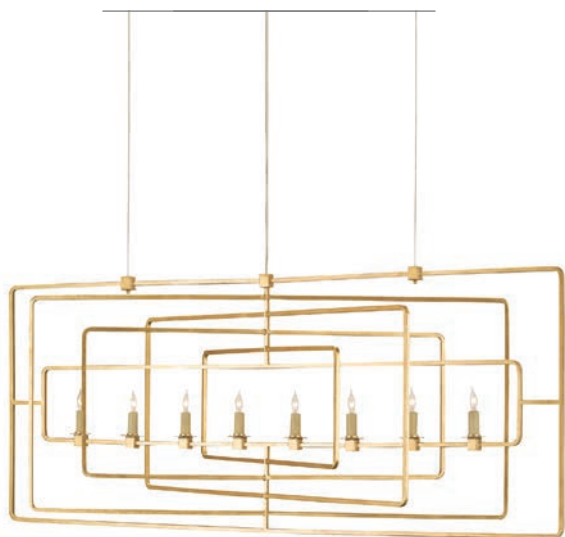

NEW
9000-1218 PENNYWORTH CHANDELIER
H: 17" Dia: 36" Adjustable: 23.5" to 91.5"
Canopy: Round, H: 1" Dia: 6"
Chain (Extra): 6' (1) (0100-0176)
Materials: Wrought Iron/Grasscloth
Finish: Contemporary Silver Leaf/Contemporary Silver/Natural
10 Lights Bulb/Socket: B Torpedo Tip/E12

9542 METRO GOLD RECTANGULAR CHANDELIER

H: 23" W: 54" D: 17" Adjustable: 23" to 132"

Canopy: Rectangle, H: 1" W: 32" D: 5"

Materials: Wrought Iron

Finish: Contemporary Gold Leaf

8 Lights Bulb/Socket: B Torpedo Tip/E12