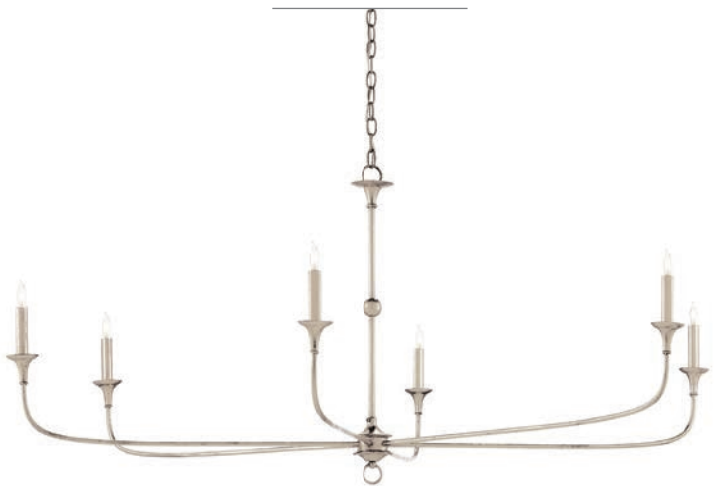

**9000-0932 NOTTAWAY LARGE CHAMPAGNE CHANDELIER**

H: 25.75" Dia: 61" Adjustable: 29" to 99"

Canopy: Round, H: 1" Dia: 6"

Chain (Extra): 6' (1) (0100-0149)

Materials: Wrought Iron

Finish: Champagne

6 Lights Bulb/Socket: B Torpedo Tip/E12