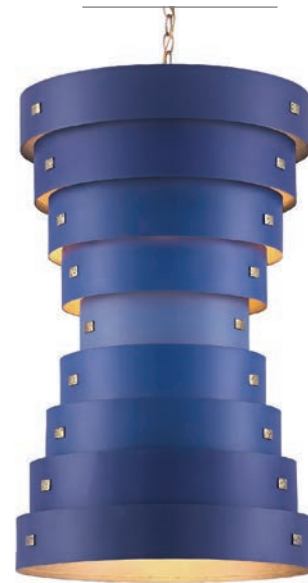

9000-0499 GRADUATION SMALL BLUE CHANDELIER

H: 35" Dia: 20" Adjustable: 41.5" to 109.5"
Canopy: Round, H: 1" Dia: 6"
Chain (Extra): 6' (1) (0690)
Materials: Wrought Iron
Finish: Blue/Contemporary Gold Leaf/Autumn Gold
6 Lights Bulb/Socket: B Torpedo Tip/E12
Hiroshi Koshitaka Collection