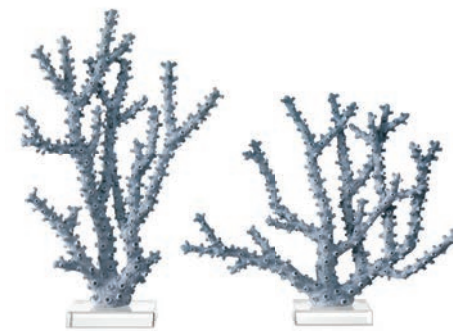

1200-0797 BLUE CORAL SET OF 2
H: 14.5, 10.75" W: 9.5, 12.25" D: 4, 3.62"

Materials: Composite/Acrylic Finish: Blue/Clear