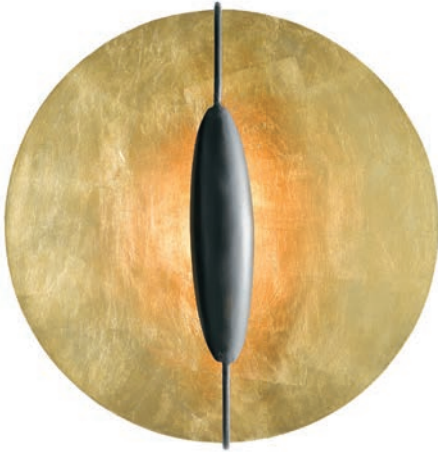

5091 JARGON WALL SCONCE
H: 25" W: 12" D: 4"
Materials: Wood/Wrought Iron
Finish: Antiquity Gold
Shade: Light Beige Linen
1 Light Bulb/Socket: GU24 LED/GU24
Meets ADA Requirements

5000-0130 PINDERS GOLD WALL SCONCE

H: 20.75" W: 20" D: 7.75"

Materials: Wrought Iron

Finish: Contemporary Gold Leaf/Contemporary Gold/
French Black

1 Light Bulb/Socket: B Torpedo Tip/E12

Certified for Damp Locations