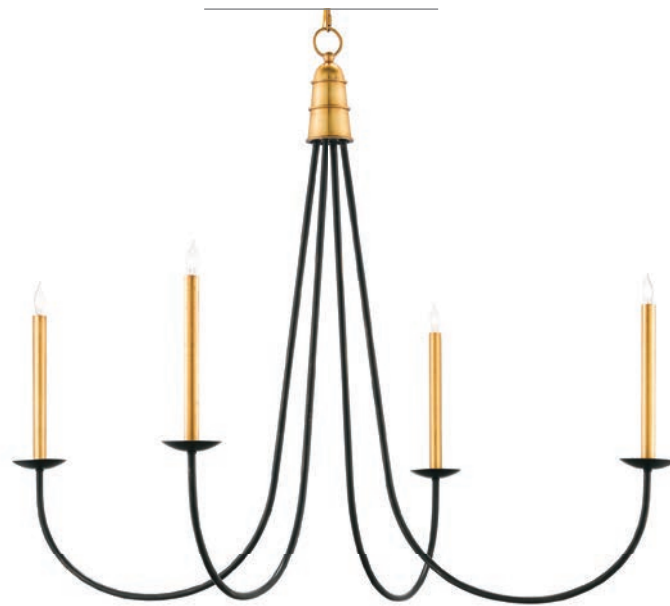

9000-0474 HANLON CHANDELIER
H: 29.5" Dia: 36.75" Adjustable: 34" to 104"
Canopy: Round, H: 1" Dia: 6"
Chain (Extra): 6' (1) (0100-0099)
Materials: Wrought Iron
Finish: Contemporary Gold Leaf/Washed Black
10 Lights Bulb/Socket: B Torpedo Tip/E12

9000-0233 OGDEN BLACK CHANDELIER
H: 37" Dia: 44.5" Adjustable: 42" to 111"
Canopy: Round, H: 1" Dia: 6"
Chain (Extra): 6' (1) (0100-0057)
Materials: Metal
Finish: Chinois Antique Gold Leaf/Black
4 Lights Bulb/Socket: B Torpedo Tip/E12