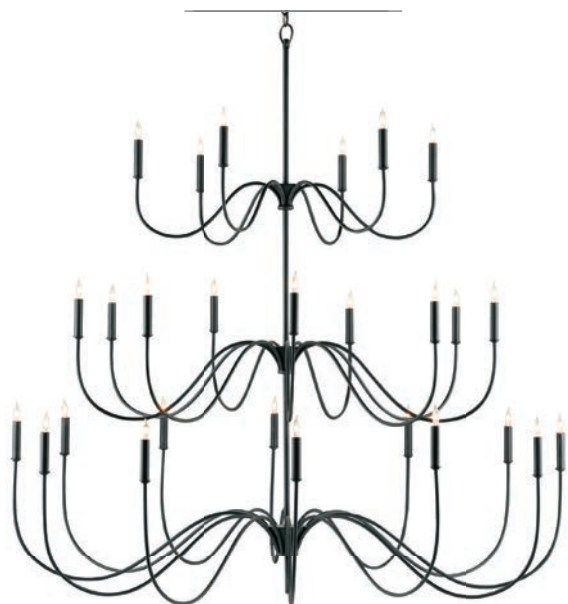

9878 FITZJAMES BLACK SEMI-FLUSH MOUNT
H: 15" Dia: 20"
Canopy: Round, H: 1" Dia: 5.75" Convertible
Chain (Extra): 6' (1) (0823)
Materials: Wrought Iron
Finish: Mayfair
4 Lights Bulb/Socket: B Torpedo Tip/E12

9000-0655 TIRRELL LARGE BLACK CHANDELIER

H: 61" Dia: 58" Adjustable: 67.5" to 135.5"

Canopy: Round, H: 1" Dia: 6"

Chain (Extra): 6' (1) (0824)

Materials: Wrought Iron

Finish: Antique Black

27 Lights Bulb/Socket: B Torpedo Tip/E12