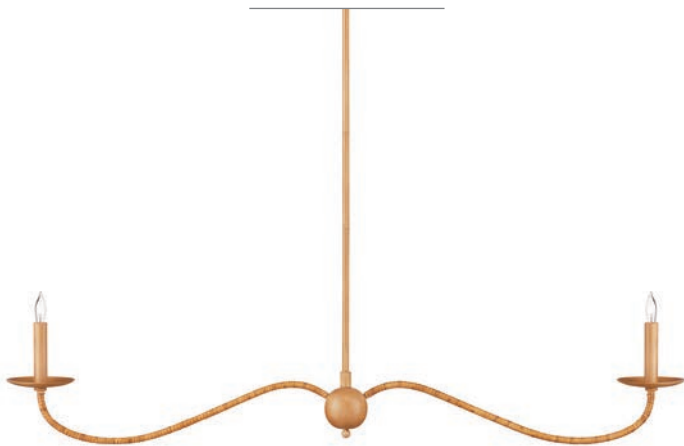

NEW

9000-1127 SAXON LINEAR TAN CHANDELIER

H: 14" W: 43.25" D: 4.25" Adjustable: 17" to 58.5"
Canopy: Round, H: 1" Dia: 6"
Rods (Extra): 6", 12", 12", 12" (1) (9000-1127-KIT)
Materials: Rattan/Wrought Iron
Finish: Natural/Saddle Tan
2 Lights Bulb/Socket: B Torpedo Tip/E12