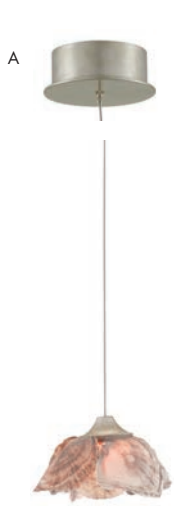

**CATRICE MULTI-DROP PENDANT**

Materials: Capiz Shell/Metal  
 Finish: Natural/Contemporary Silver Leaf/Silver  
 Shade: Capiz Shell/Metal  
 Bulb/Socket: G4 Bulb/G4

- A **9000-0674 CATRICE 1-LIGHT MULTI-DROP PENDANT**  
 Shade: H: 5" Dia: 8" Adjustable: 8"h to 125"h  
 Canopy: Round, 2"h x 5.5" dia. 1 Light
- B **9000-0675 CATRICE 3-LIGHT MULTI-DROP PENDANT**  
 Shade: H: 5" Dia: 8" Adjustable: 8"h to 125"h  
 Canopy: Round, 2"h x 7.5" dia. 3 Lights
- C **9000-0676 CATRICE 7-LIGHT MULTI-DROP PENDANT**  
 Shade: H: 5" Dia: 8" Adjustable: 8"h to 125"h  
 Canopy: Round, 2"h x 13" dia. 7 Lights
- D **9000-0677 CATRICE ROUND 15-LIGHT MULTI-DROP PENDANT**  
 Shade: H: 5" Dia: 8" Adjustable: 8"h to 125"h  
 Canopy: Round, 2"h x 21" dia. 15 Lights
- E **9000-0680 CATRICE 36-LIGHT MULTI-DROP PENDANT**  
 Shade: H: 5" Dia: 8" Adjustable: 8"h to 125"h  
 Canopy: Rectangle, 2"h x 57"w x 5.5"d 7 Lights
- F **9000-0680 CATRICE 36-LIGHT MULTI-DROP PENDANT**  
 Shade: H: 5" Dia: 8" Adjustable: 8"h to 125"h  
 Canopy: Round, 2"h x 33" dia. 36 Lights
- G **9000-0678 CATRICE RECTANGULAR 15-LIGHT MULTI-DROP PENDANT**  
 Shade: H: 5" Dia: 8" Adjustable: 8"h to 125"h  
 Canopy: Rectangle, 2"h x 48"w x 12"d 15 Lights
- H **9000-0679 CATRICE 30-LIGHT MULTI-DROP PENDANT**  
 Shade: H: 5" Dia: 8" Adjustable: 8"h to 125"h  
 Canopy: Rectangle, 2"h x 54"w x 18"d 30 Lights