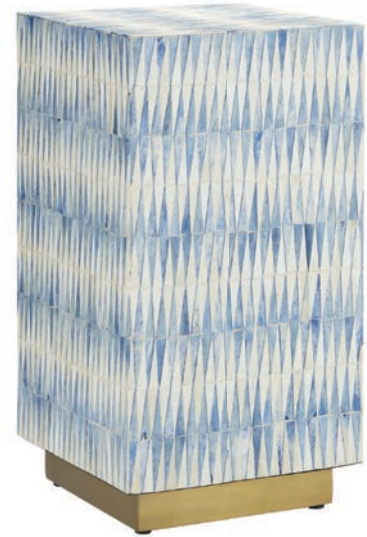

3000-0253 NADENE BLUE & WHITE ACCENT TABLE
H: 22.5" W: 12" D: 12"
Materials: Bone/Brass
Finish: Blue/Natural/Brushed Brass