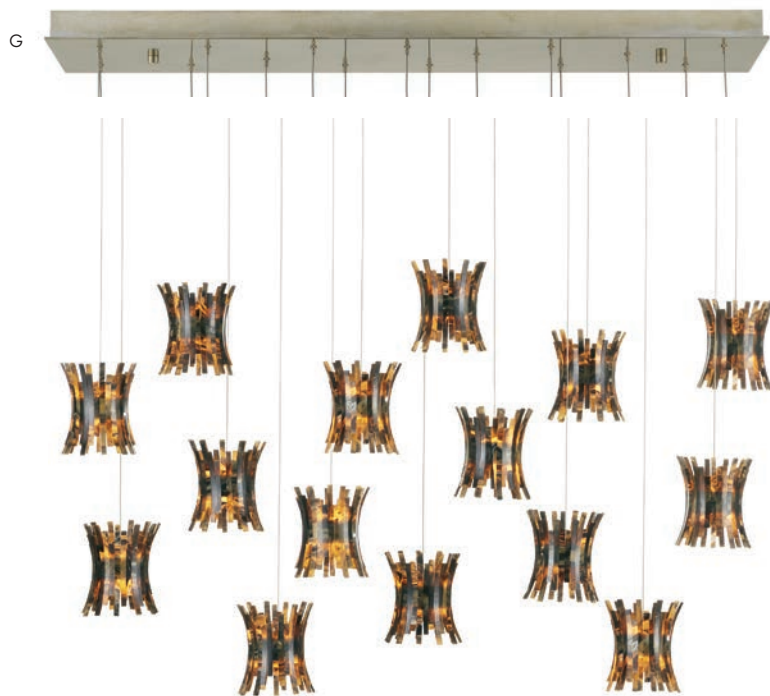

ALSO MULTI-DROP PENDANT

Materials: Faux Tortoiseshell/Metal
Finish: Brown/Black/Silver
Shade: Composite
Bulb/Socket: G4 Bulb/G4

A 9000-1040 ALSOP 1-LIGHT MULTI-DROP PENDANT
Shade: H: 7" Dia: 6" Adjustable: 9.5"h to 125"h
Canopy: Round, 2"h x 5.5" dia. 1 Light

B 9000-1041 ALSOP 3-LIGHT MULTI-DROP PENDANT
Shade: H: 7" Dia: 6" Adjustable: 9.5"h to 125"h
Canopy: Round, 2"h x 7.5" dia. 3 Lights

C 9000-1042 ALSOP 7-LIGHT MULTI-DROP PENDANT
Shade: H: 7" Dia: 6" Adjustable: 9.5"h to 125"h
Canopy: Round, 2"h x 13" dia. 7 Lights

D 9000-1043 ALSOP ROUND 15-LIGHT MULTI-DROP PENDANT
Shade: H: 7" Dia: 6" Adjustable: 9.5"h to 125"h
Canopy: Round, 2"h x 21" dia. 15 Lights

E 9000-1073 ALSOP RECTANGULAR 7-LIGHT MULTI-DROP PENDANT
Shade: H: 7" Dia: 6" Adjustable: 9.5"h to 125"h
Canopy: Rectangle, 2"h x 57"w x 5.5"d 7 Lights

F 9000-1046 ALSOP ROUND 36-LIGHT MULTI-DROP PENDANT
Shade: H: 7" Dia: 6" Adjustable: 9.5"h to 125"h
Canopy: Round, 2"h x 33" dia. 36 Lights

G 9000-1044 ALSOP RECTANGULAR 15-LIGHT MULTI-DROP PENDANT
Shade: H: 7" Dia: 6" Adjustable: 9.5"h to 125"h
Canopy: Rectangle, 2"h x 48"w x 12"d 15 Lights

H 9000-1045 ALSOP 30-LIGHT MULTI-DROP PENDANT
Shade: H: 7" Dia: 6" Adjustable: 9.5"h to 125"h
Canopy: Rectangle, 2"h x 54"w x 18"d 30 Lights