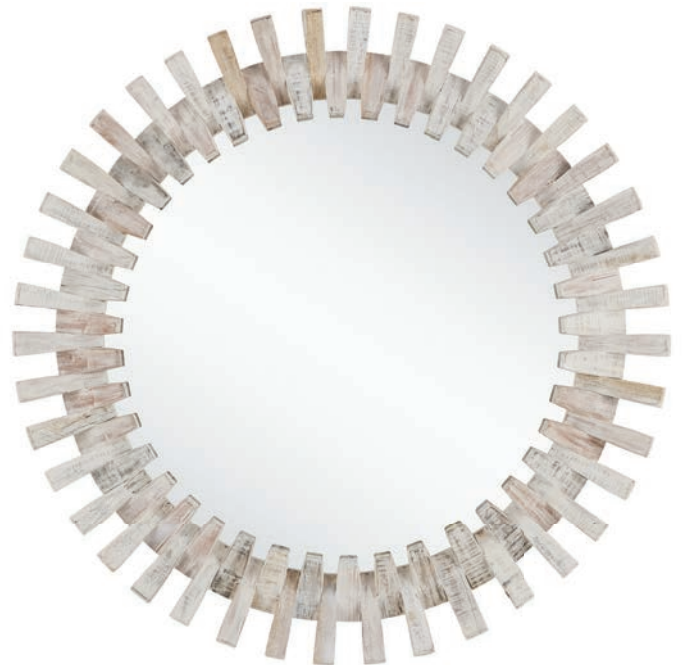

1000-0133 DIZA ROUND WHITEWASH MIRROR
Dia: 48" D: 3.5"
Materials: Wood/Glass
Finish: Whitewash/Mirror