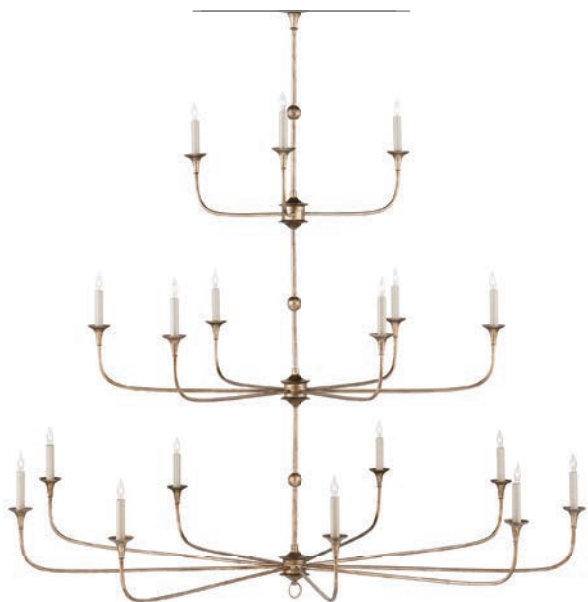

9000-0055 SAXON LARGE SILVER CHANDELIER
H: 29" Dia: 63" Adjustable: 34" to 103"
Canopy: Round, H: 1" Dia: 5.75"
Chain (Extra): 6' (1) (0879)
Materials: Wrought Iron
Finish: Silver Granello
6 Lights Bulb/Socket: B Torpedo Tip/E12

NEW
9000-1130 NOTTAWAY BRONZE GRANDE CHANDELIER
H: 63.5" Dia: 60" Adjustable: 70" to 138"
Canopy: Round, H: 1" Dia: 6"
Chain (Extra): 6' (1) (0646)
Materials: Wrought Iron
Finish: Pyrite Bronze
18 Lights Bulb/Socket: B Torpedo Tip/E12