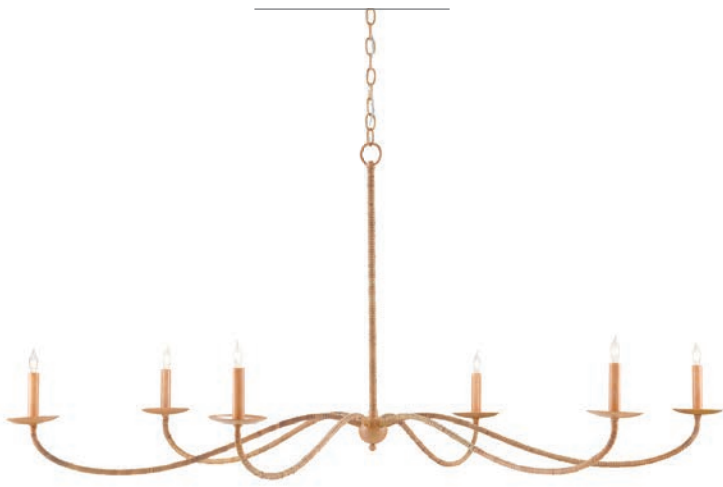

9000-0757 SAXON LARGE TAN CHANDELIER

H: 26" Dia: 60.75" Adjustable: 32.5" to 100.5"
Canopy: Round, H: 1" Dia: 6"
Chain (Extra): 6' (1) (0100-0140)
Materials: Rattan/Wrought Iron
Finish: Natural/Saddle Tan
6 Lights Bulb/Socket: B Torpedo Tip/E12