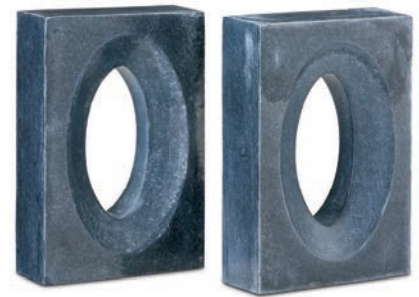

NEW
1200-0775 DEMI BLACK BOOKENDS SET OF 2
H: 8, 8" W: 5.5, 5.5" D: 2, 2"

Materials: Bheslana Marble Finish: Black