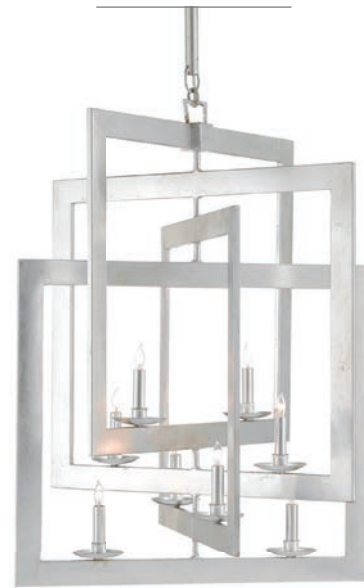

9000-0968 BASTIAN SMALL GRAY SEMI-FLUSH MOUNT
H: 18.75" Dia: 27" Adjustable: 25.75" to 93.25"
Canopy: Round, H: 1" Dia: 6" Convertible
Chain (Extra): 6' (1) (0858)
Materials: Wood/Wrought Iron
Finish: Chateau Gray/Contemporary Silver Leaf
6 Lights Bulb/Socket: B Torpedo Tip/E12

9000-0056 MIDDLETON LARGE SILVER CHANDELIER

H: 39" W: 28" D: 28" Adjustable: 56" to 115"

Canopy: Round, H: 1" Dia: 5.75"

Rods (Extra): 18" (4) (9000-0056-KIT)

Materials: Wrought Iron

Finish: Contemporary Silver Leaf

8 Lights Bulb/Socket: B Torpedo Tip/E12