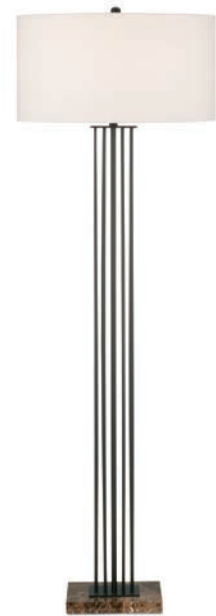

NEW

8000-0145 PROSE FLOOR LAMP

H: 69.25" Shade Dimensions: 12"h x 23"dia.

Materials: Wrought Iron/Marble

Finish: Bronze/Brown

Shade: Off White Linen

1 Light Bulb/Socket: A Standard/E26